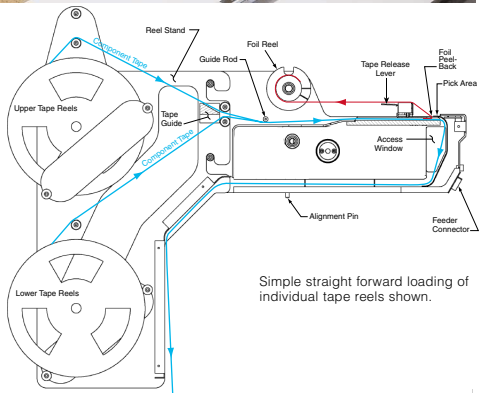

Model L-GB-12 Bank Feeder

Bank Feeders (12 8mm lanes) offer a lower per lane cost and higher 8mm feeder capacity:

L20 - 48 8mm lanes maximum

L40 - 96 8mm lanes maximum

L60 - 144 8mm lanes maximum

Simple straight forward loading of individual tape reels shown.